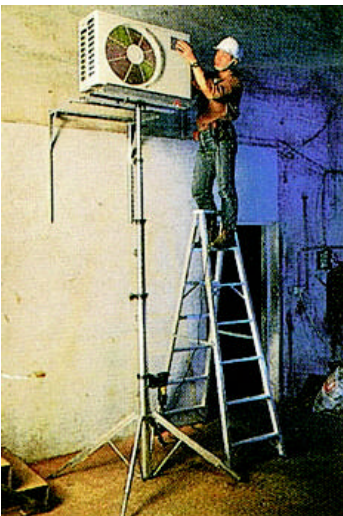

# STARLIFT Portable Electric Lift

Lift and position anything up to 16 feet high

Retractable Awnings

Advertising signs

Rolling Shutters,  
Garage Doors

Industrial door operators

- ?? Added safety for the installer.
- ?? One person operation.
- ?? Sets up in less than one minute without tools.
- ?? Saves one man on the job.
- ?? Cuts installation time.
- ?? 300 lbs max. lifting capacity

Hoods / Covers

HVAC and Audio-visual equipment

Remote control handle with variable lifting speed

Emergency shut down

Override crank

MODEL	LS11	LS16	
unit weight	46 lbs	82 lbs	
min. height	37 in	41 in	
max. height	11 ft	16 ft	
max. load	300 lbs	300 lbs	at 9 ft
	200 lbs	200 lbs	at 11 ft
		120 lbs	at 16 ft

Solid telescopic mast made out of aluminum alloy has a built-in level to insure stability in all situations

4 adjustable legs to use in uneven terrain, stairways etc...

Retractable leg allows positioning against a wall